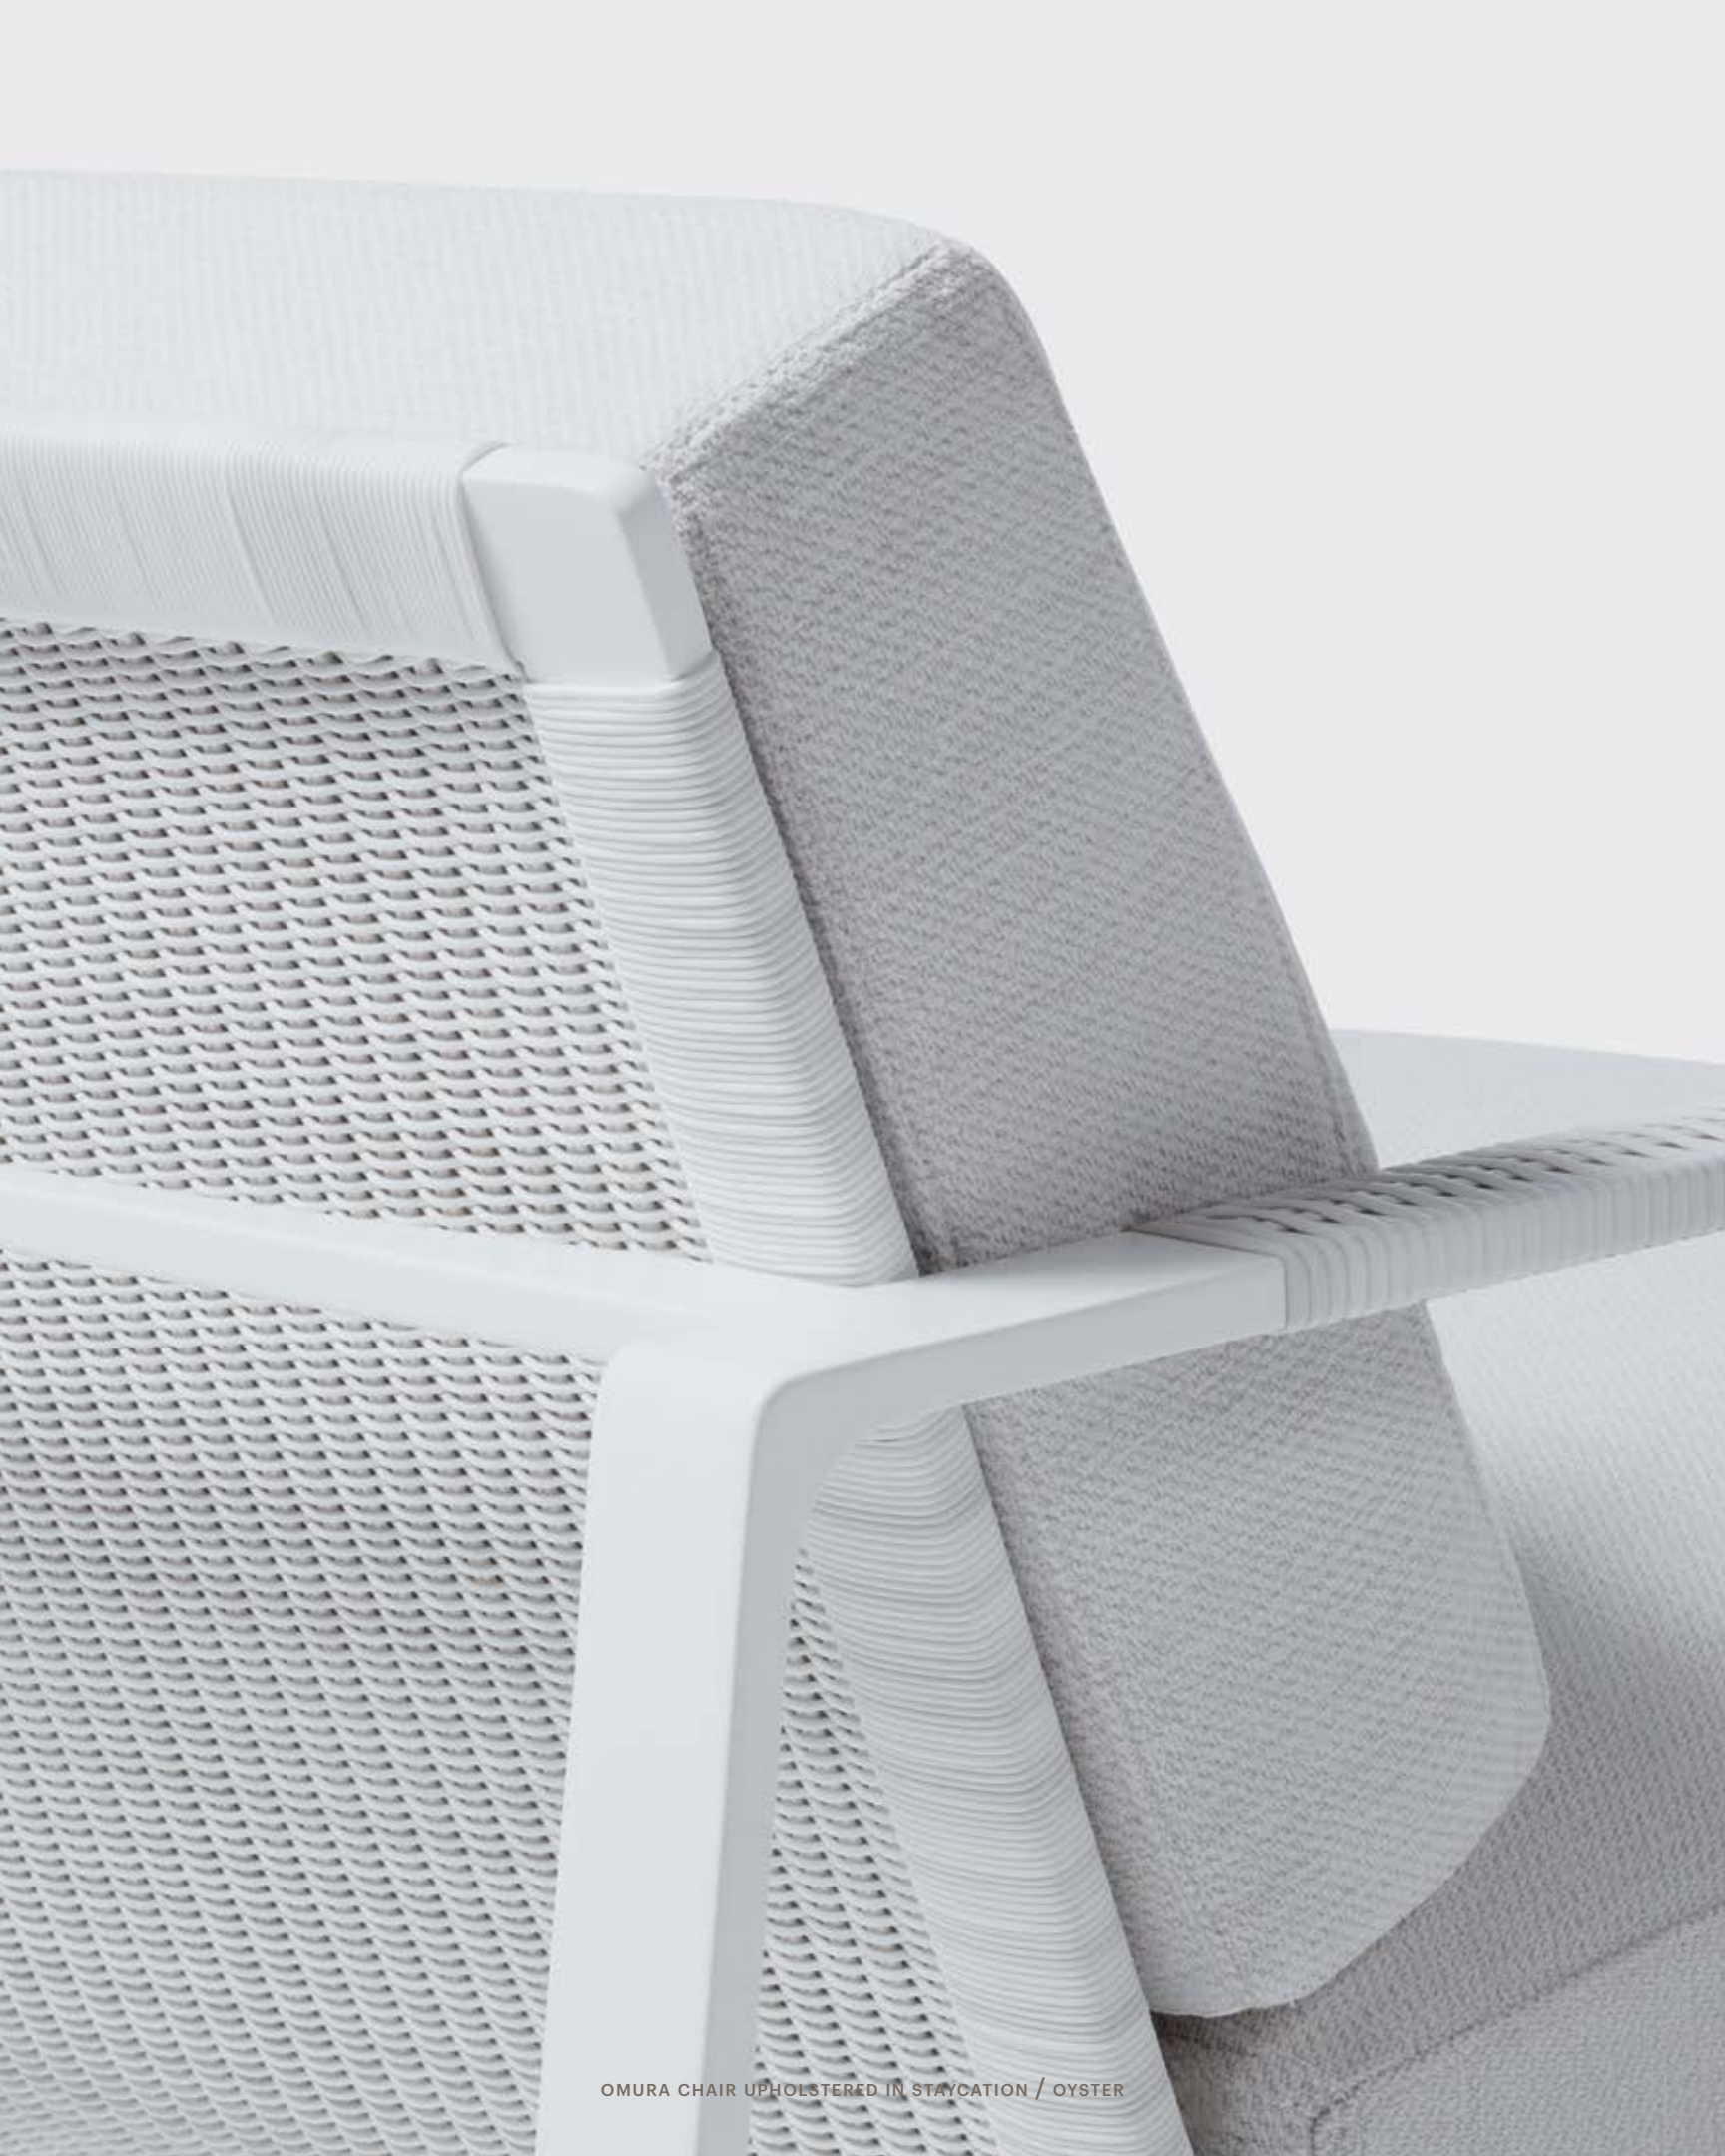

HOLLY HUNT  
Outdoor

OMURA CHAIR UPHOLSTERED IN STAYCATION / OYSTER